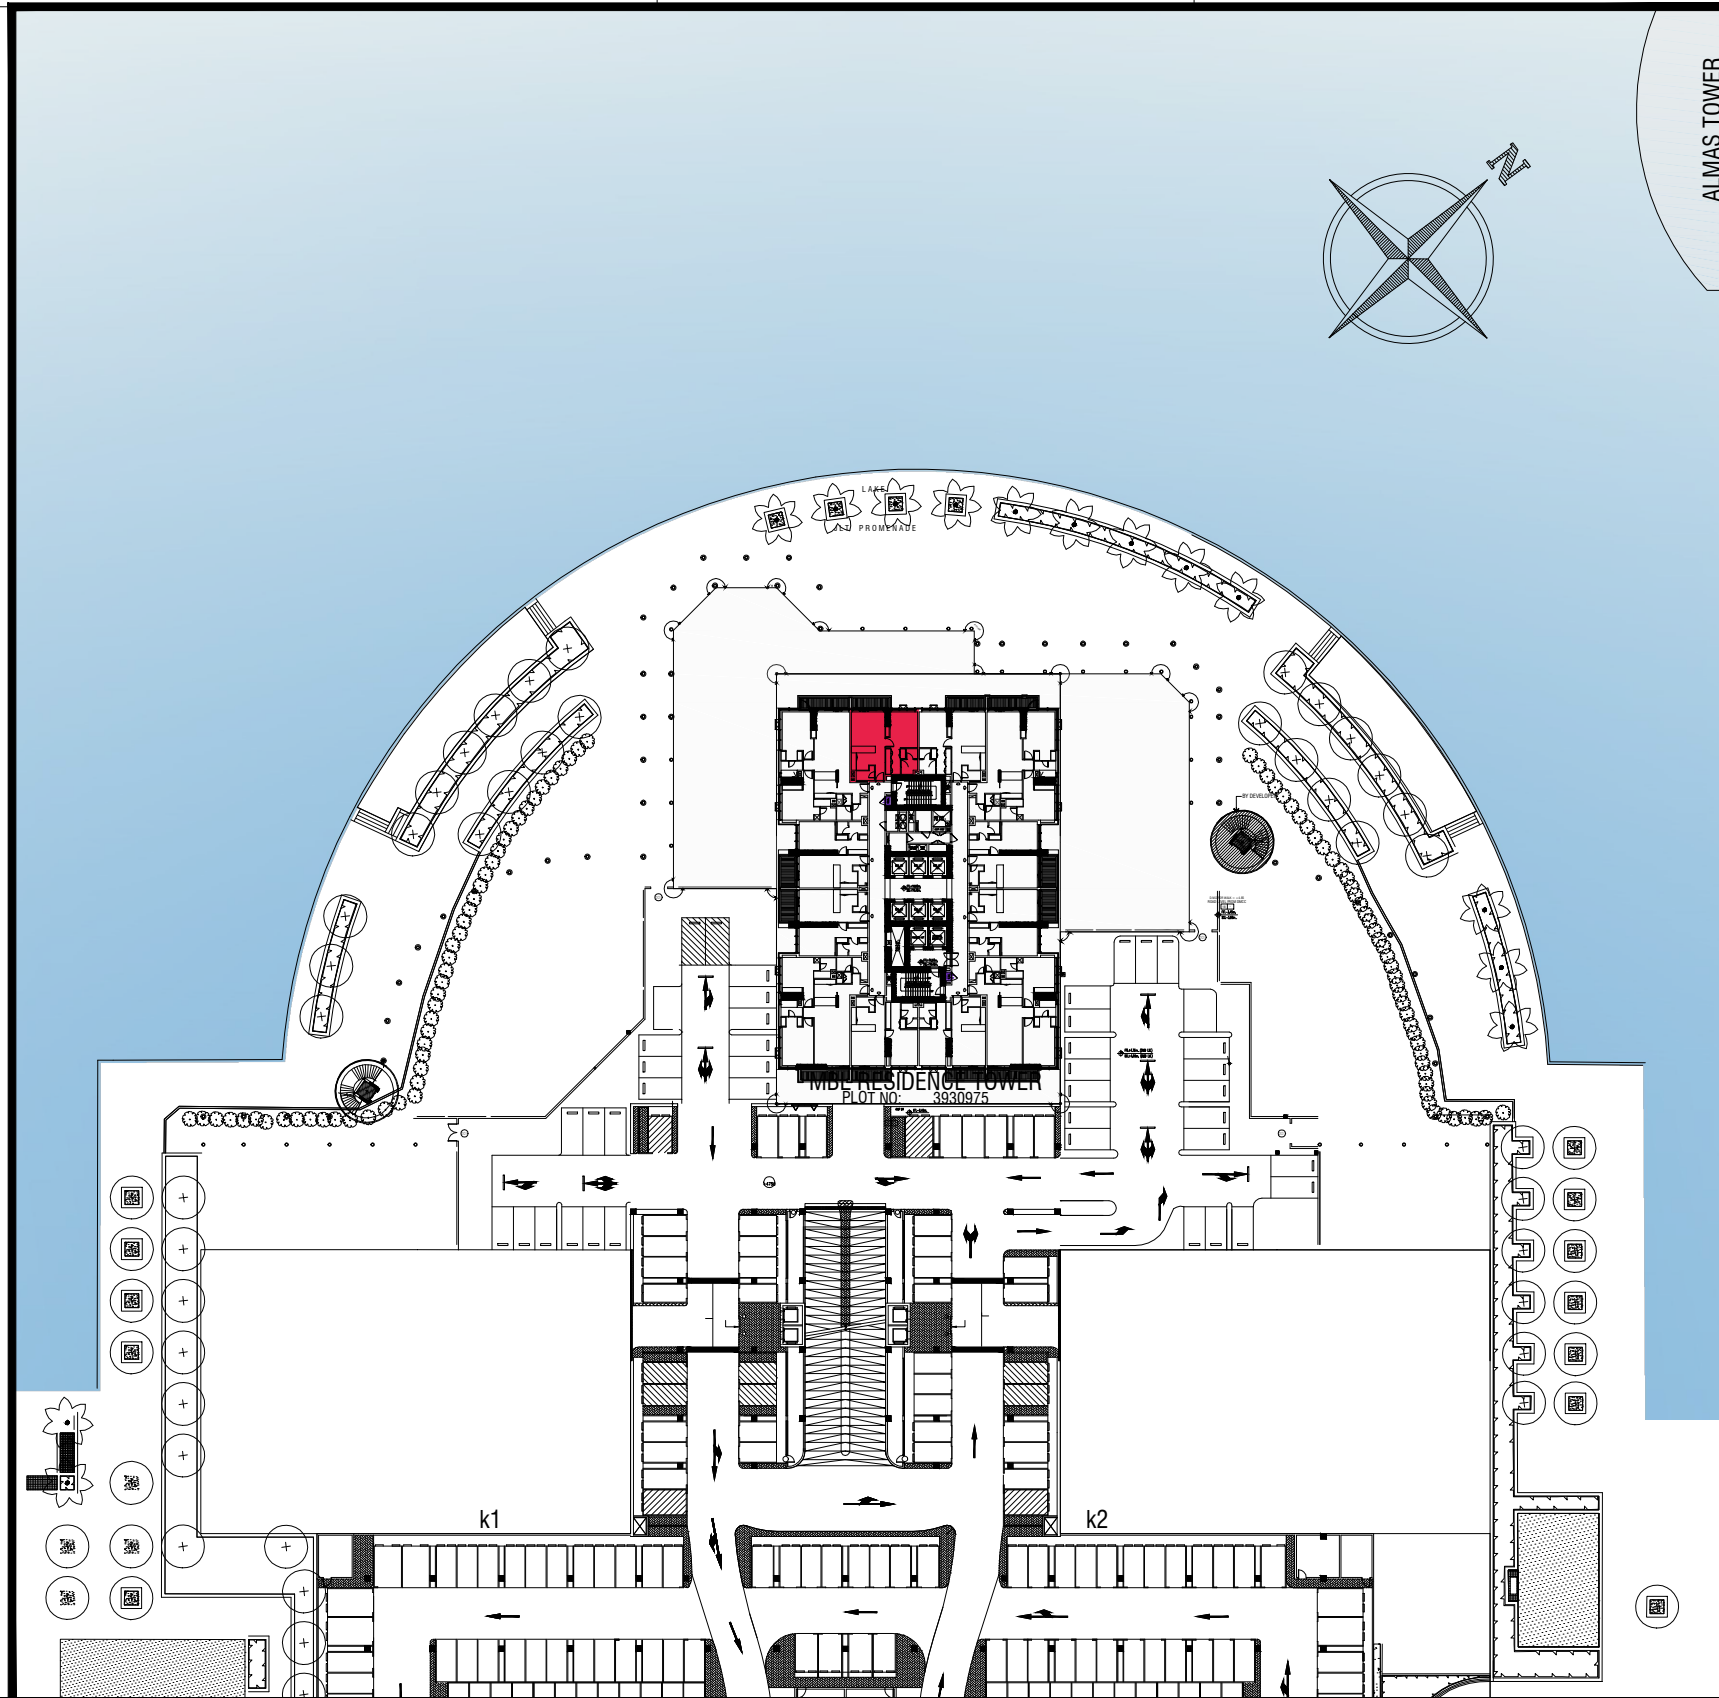

CLUSTER : K

BUILDING NAME. : MBL RESIDENCE TOWER

ENGINEERING DEPARTMENT

CHECKED BY :

APPROVED BY :

SALES DEPARTMENT

CHECKED BY :

APPROVED BY :

01
DOOR OPENS
AT NORTH-WEST

FLOOR PLAN

MASTER PLAN

PROJECT NAME : MBL RESIDENCE TOWER

REMARKS : LAKE VIEW

FLOOR NO. : 8

APARTMENT NO. : 801

UNIT AREA :	697.29	Sq.ft
BALCONY AREA :	78.14	Sq.ft
TOTAL :	775.43	Sq.ft